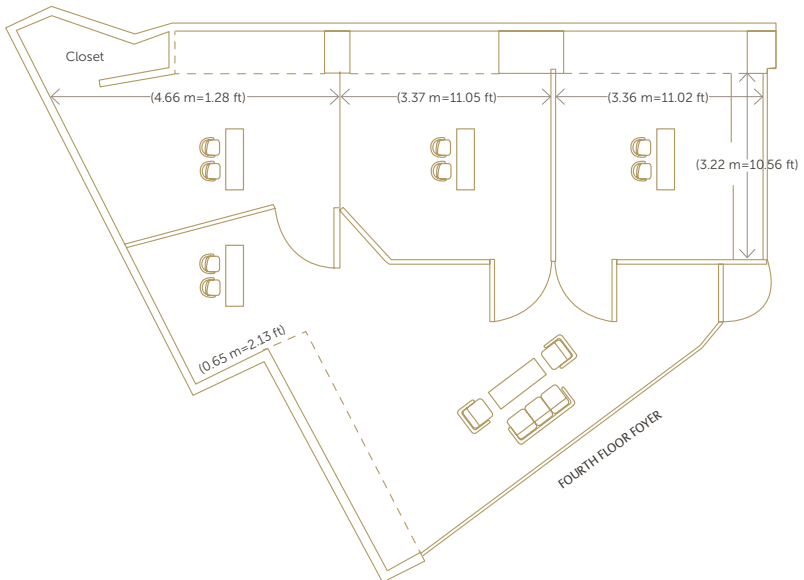

CORAL CONFERENCE CENTER | 4TH FLOOR